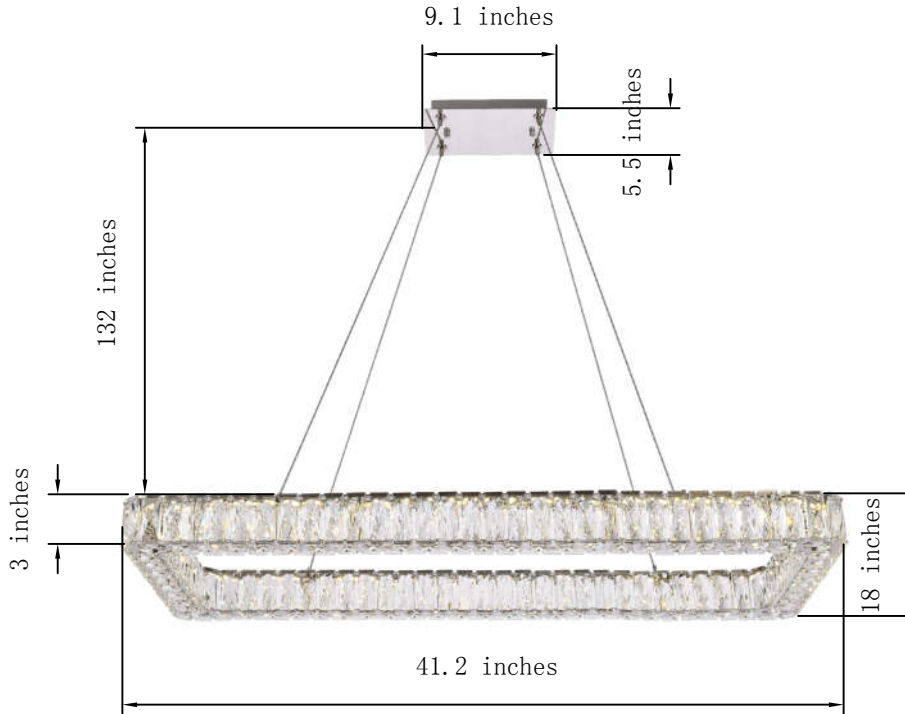

PRODUCT SPECIFICATION SHEET

MONROE COLLECTION

MONROE 1-Light Chrome Pendant Clear Crystal

Chrome
Item No:3504D42L1C

Satin Gold
Item No:3504D42L1G

Black
Item No:3504D42L1BK

Available Finishes

The Collection is composed of ,Pendants,
Bathroom Lamp and Flush Mounts

Dimensions

Canopy Size(in)	L9.1"W5.5"H1"
Chain/Rod Length	78.7"
Length	41.2"
Width	18"
Height	3"
Maximum Height	80"

Specifications

Finish	3 Finishes
Material	Stainless Steel+Iron +Crystal
Crystal Color	Clear
Type	Pendant
Hanging Device	Steel Wire
Voltage	110-125V
Dimmable	YES
Warranty	1 Year Limited
Shipment Type	Small Parcel

Bulb / Socket

Socket Type	LED
Number of Lights	1
Wattage/Bulb	54W
Included	YES

Installation

Indoor/Outdoor	Indoor
Dry/Wet/Damp	Dry
Weight	27 LBS
Wire Length	132"
Safety Rating	ETL Listed
Color temperature	4000K/3000K
Lumen	4320 LM
CRI	85